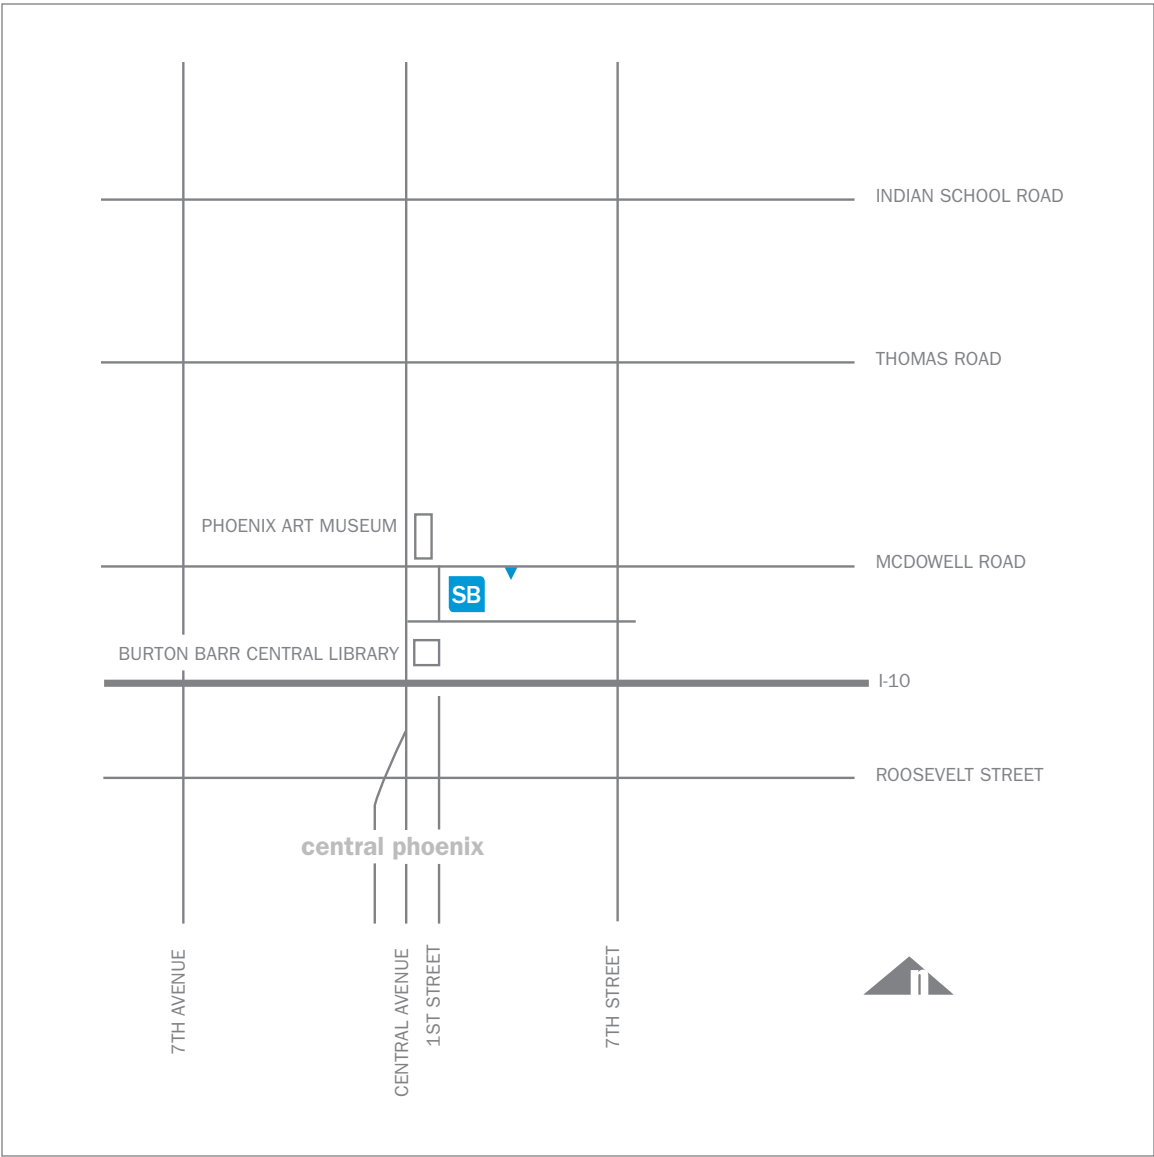

Shepley Bulfinch

1437 North First Street, Suite 201, Phoenix, AZ 85004 | 602.430.3223 | shepleybulfinch.com

▼ Parking at rear of building, with entrance from East McDowell Road

Nearest Metro Light Rail stop: McDowell Road at Central Avenue