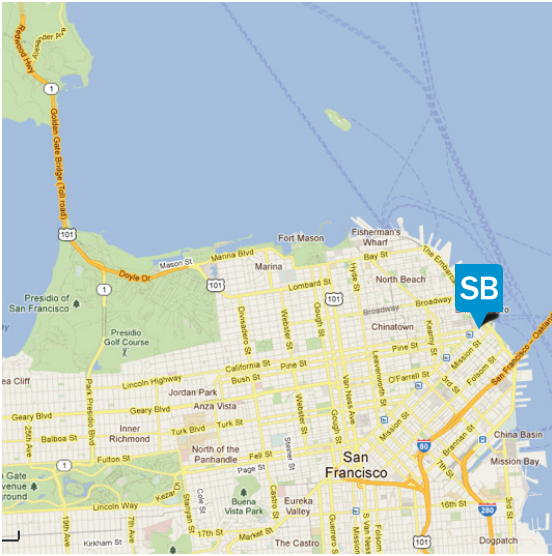

San Francisco Directions

From San Francisco Airport and the South

- Take US-101 North
- Take I-280 North exit
- Take King Street exit
- Continue onto The Embarcadero
- Drive past the Ferry Building on right
- Make a U-turn
- Turn right onto Howard Street
- Turn right onto Main Street
- Turn right onto Market Street
- Turn right onto Spear Street
- Building is on the corner of Market and Spear

From the North / Golden Gate Bridge

- Take US-101 South
- Turn left onto Van Ness Ave
- Turn right onto Bay Street
- Turn right onto The Embarcadero
- Turn right onto Howard Street
- Turn right onto Main Street
- Turn right onto Market Street
- Turn right onto Spear Street
- Building is on the corner of Market and Spear

From Oakland Airport and the East

- Take 98th Avenue/Airport Parkway to I-880
- Take I-880 North
- Take I-80 West toward Bay Bridge (toll), San Francisco
- Take Fremont Street exit
- Continue on Fremont Street
- Turn right onto Market Street
- Turn right onto Spear Street
- Building is on the corner of Market and Spear

Parking

The entrance to the One Market Garage is on the left side of Spear Street. Daily lots nearby, including one at the corner of Main and Howard.

Public Transportation

Nearest major stations: Embarcadero (BART) and Ferry Plaza (MUNI)